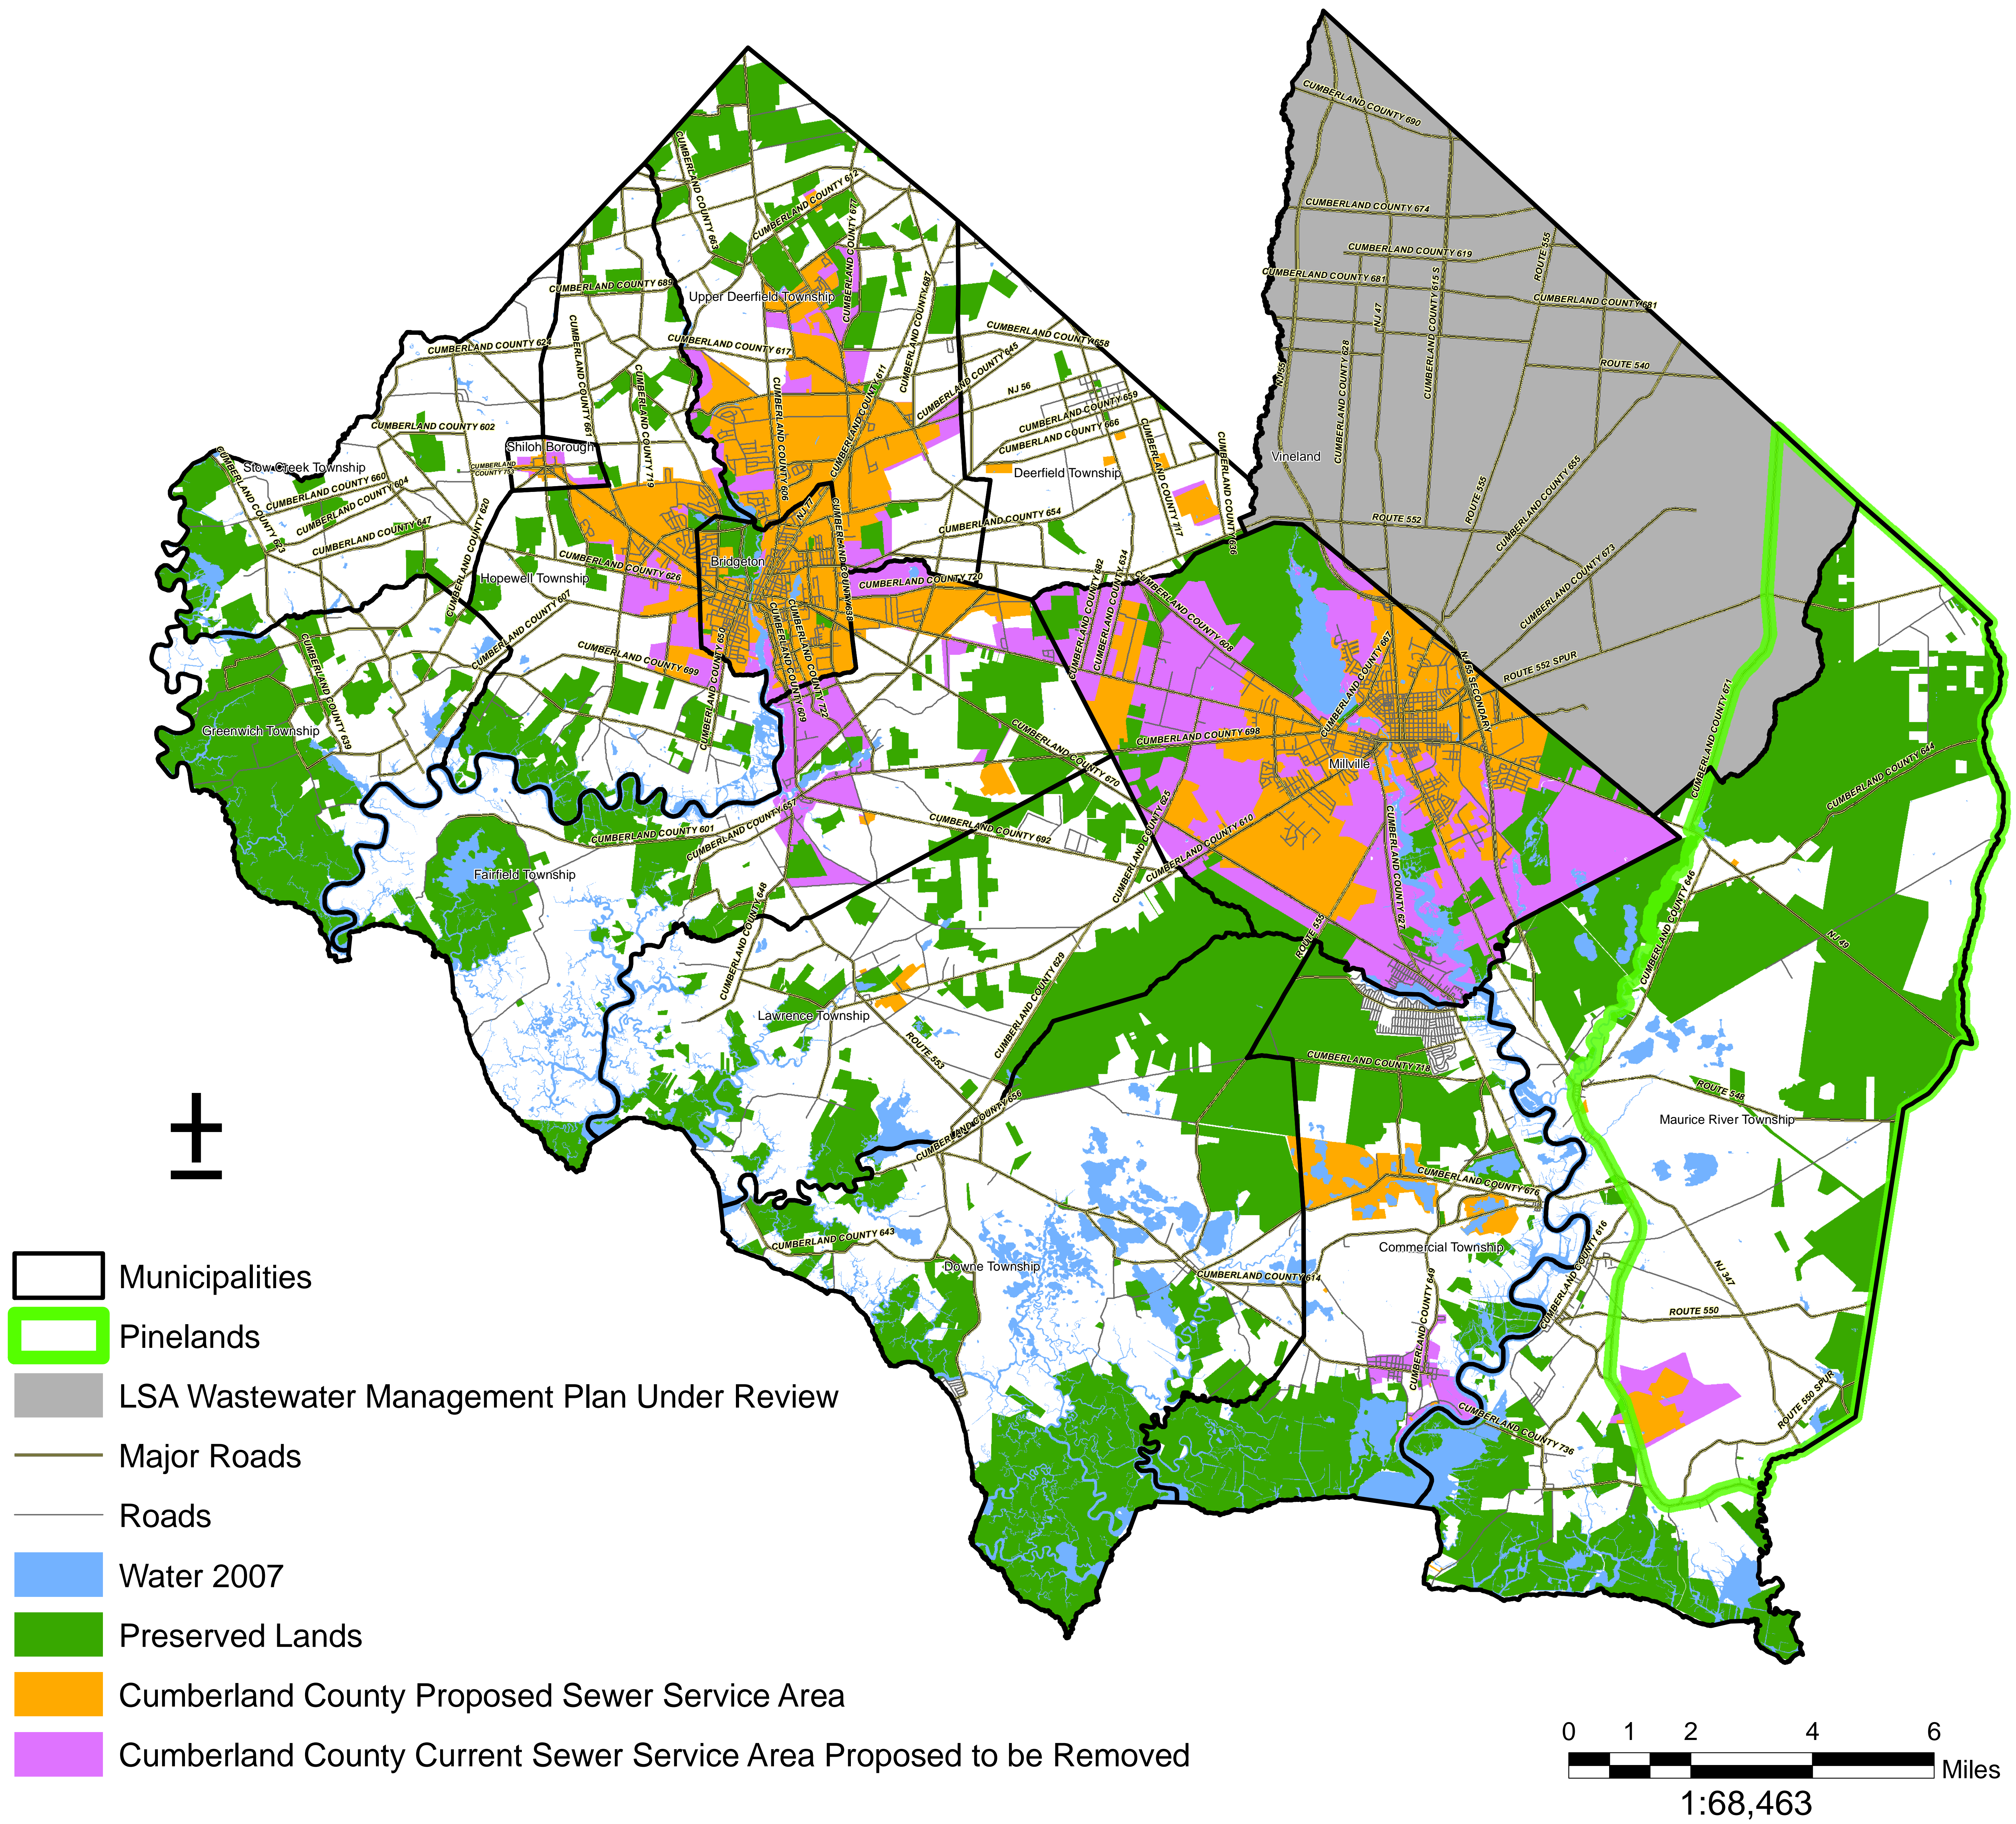

# Cumberland County Working Draft Sewer Service Area

February 2011

This map is a working draft to be used for informational purposes only. The sewer service area depicted on this map has not been adopted by the New Jersey Department of Environmental Protection.

Prepared By: NJDEP - Division of Land Use Planning